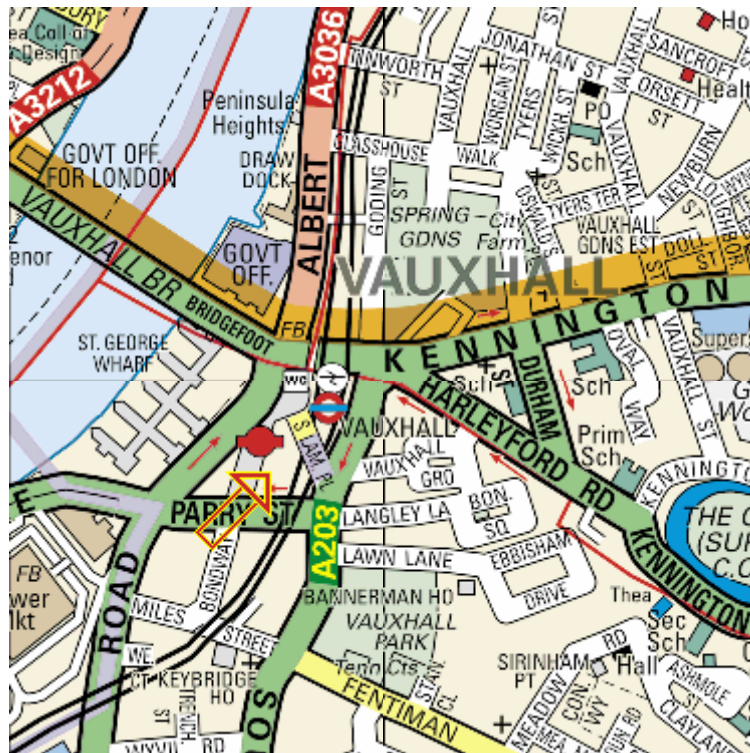

**Groundswell
3rd Floor
55 Bondway
Vauxhall, London
SW8 1SJ**

Tel: 03000 069 3000

55 Bondway is located opposite Bus Stop H in Vauxhall Bus Station. From Vauxhall underground, use exit 2 to 'Bondway.' Turn right and go past the Travel Lodge and the 'Little Waitrose.' Look out for a big blue '55' sign on your left. Ring the buzzer and we are on the 3rd Floor.

Buses: 2, 36, 44, 77, 78, 87, 156, 185, 196, 360, 436

Underground: Vauxhall - *Victoria Line* - Use Exit 2 for Bondway –2 minutes walk.

Train Station: Vauxhall - 2 minutes walk.

Driving: Approach Bondway by turning right from Miles Street