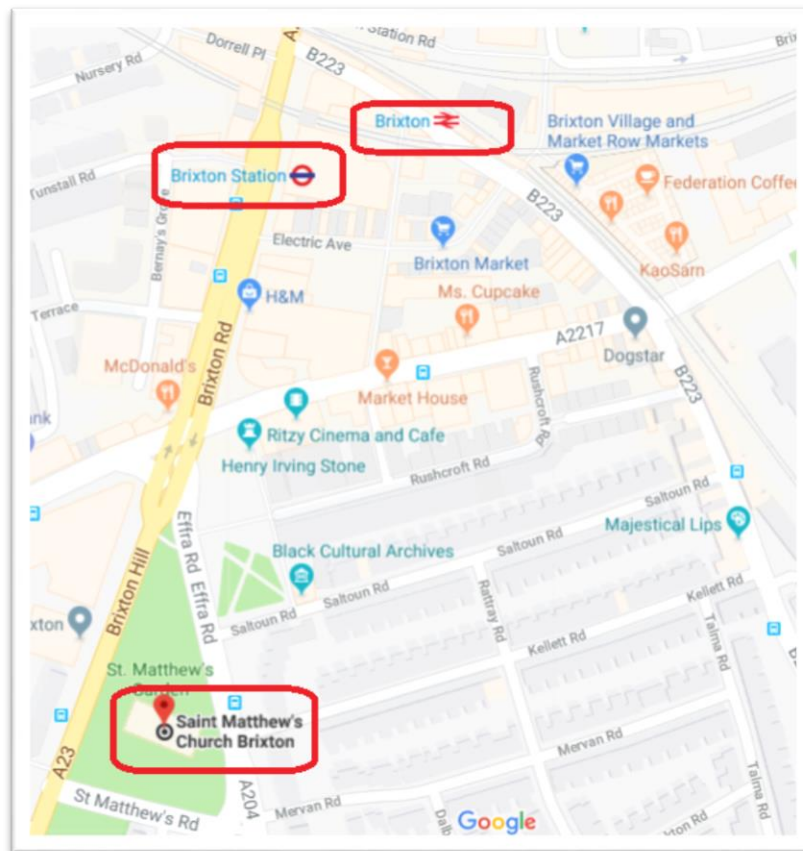

**Groundswell
Level 6 St Matthew's Church
Brixton Hill
LONDON
SW2 1JF**

Groundswell's offices are situated on the 6th floor of St Matthews Church in central Brixton. As you come out of the train station turn left and start walking down Brixton Road. Keep walking until you see the Ritzy Cinema on your left. Cross over the road and you will see the church straight ahead of you.

Groundswell

Out of homelessness

The entrance is at crypt level located next to Gremio de Brixton. Ring buzzer 10 for reception.

Entrance

We are located at the very top of the building and our lift is key operated so please do let us know if you are not able to manage the stairs, we are more than happy to come down in the lift down and collect you.

Buses: 2,3,35,37,45,59,109,118,133,159,196,250,322,333,355,415,432,p4,p5

Underground: Brixton (zone 2) – 5 minute walk

Train Station: Brixton station (zone 2) - 7 minute walk

Accessibility: Lift on request